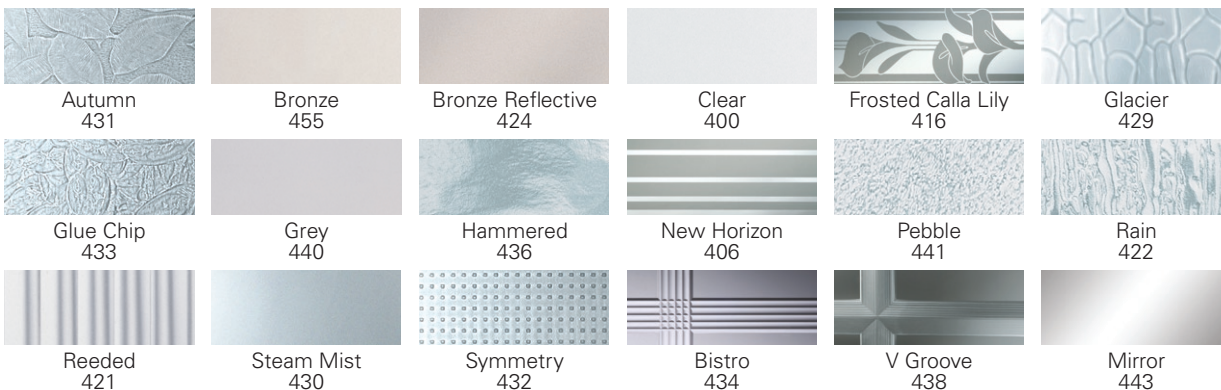

VANITY TOPS

FIXTURE COLORS

In order to make it easy and convenient for you to determine the color availability of each product, we've listed the color selection next to each product in this product selector. Please use this guide to help you identify the color abbreviations and color codes assigned to each color or finish.

COLOR	ABBREVIATION	COLOR CODE
White		
White	WHT	.020
White Heatt	HEA	.208
Color		
Arctic†	ARC	.011
Bisque†	BOE	.345
Bone	BON	.021
Fawn Beige	FBG	.045
Linen	LIN	.222
Silver	SIL	.165
Premium		
Black	BLK	.178
Rhapsody Blue†	RHB	.209
Earth†	ETH	.195
Trim & Accessory Finishes**		
Blackened Bronze*		.068
Bone*		.021
Chrome		.002
Polished Brass*		.099
Polished Nickel*		.008
Satin*		.295
White*		.020
Shower Door Finishes**		
Brushed Nickel		.006
Gold		.094
Nickel		.238
Oil Rubbed Bronze		.224
Silver		.213

FIXTURES COLOR REFERENCE CHART (Continued)

Color samples may vary slightly from the actual colors. Not all colors and finishes are available on all products.

VANITY TOPS - CULTURED MARBLE

Silkstone™ Satin Finish

Solids & Swirls

Onyx

Granites

Two Tones

SHOWER DOOR GLASS[∞]

[∞] See shower door description for specific glass availability in that style