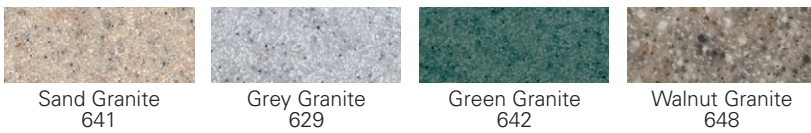

FIXTURES COLOR REFERENCE CHART (Continued)

Color samples may vary slightly from the actual colors. Not all colors and finishes are available on all products.

VANITY TOPS - CULTURED MARBLE

Silkstone™ Satin Finish

Solids & Swirls

Onyx

Granites

Two Tones

SHOWER DOOR GLASS[∞]

[∞] See shower door description for specific glass availability in that style