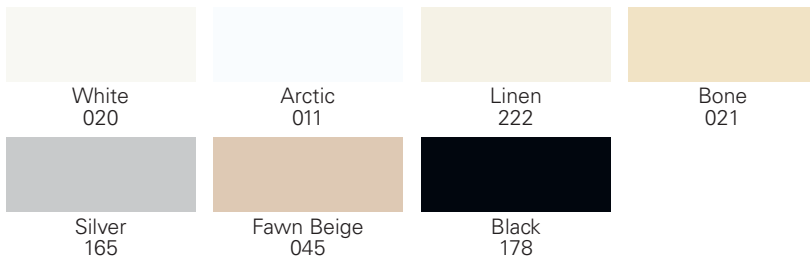

Fixtures

FIXTURES COLOR REFERENCE CHART (Continued on Next Page)

Color samples may vary slightly from the actual colors. Not all colors and finishes are available on all products.

KITCHEN SINKS ONLY

FURNITURE

VANITY TOPS

FIXTURE COLORS

In order to make it easy and convenient for you to determine the color availability of each product, we've listed the color selection next to each product in this product selector. Please use this guide to help you identify the color abbreviations and color codes assigned to each color or finish.

COLOR	ABBREVIATION	COLOR CODE
White		
White	WHT	.020
White Heatt	HEA	.208
Color		
Arctic†	ARC	.011
Bisque†	BOE	.345
Bone	BON	.021
Fawn Beige	FBG	.045
Linen	LIN	.222
Silver	SIL	.165
Premium		
Black	BLK	.178
Rhapsody Blue†	RHB	.209
Earth†	ETH	.195
Trim & Accessory Finishes**		
Blackened Bronze*		.068
Bone*		.021
Chrome		.002
Polished Brass*		.099
Polished Nickel*		.008
Satin*		.295
White*		.020
Shower Door Finishes**		
Brushed Nickel		.006
Gold		.094
Nickel		.238
Oil Rubbed Bronze		.224
Silver		.213

FIXTURES COLOR REFERENCE CHART (Continued)

Color samples may vary slightly from the actual colors. Not all colors and finishes are available on all products.

VANITY TOPS - CULTURED MARBLE

Silkstone™ Satin Finish